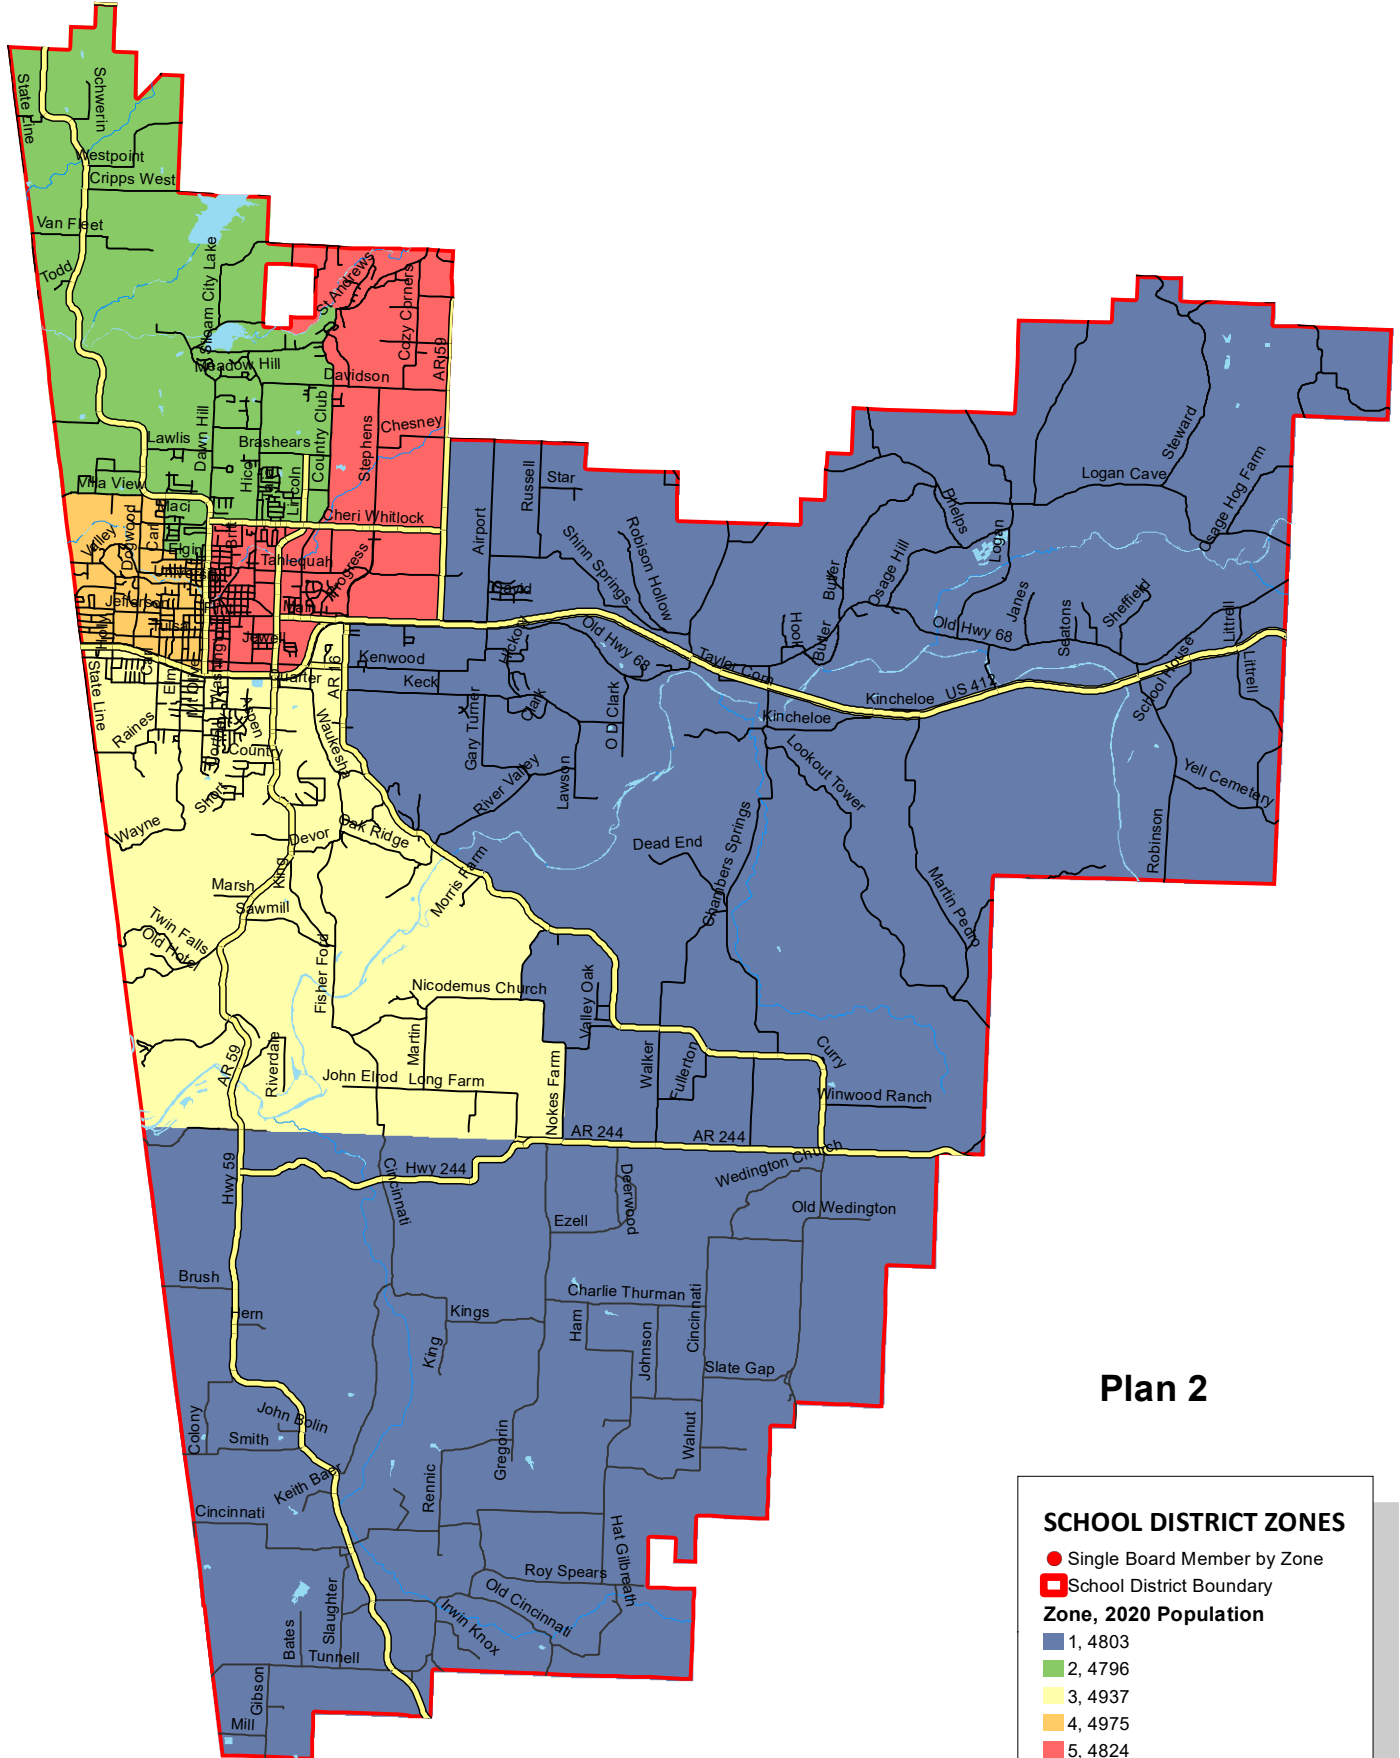

SILOAM SPRINGS SCHOOL DISTRICT AND ZONES-2021

Plan 2

SCHOOL DISTRICT ZONES

- Single Board Member by Zone
- School District Boundary

Zone, 2020 Population

- 1, 1,4803
- 2, 2,4796
- 3, 3,4937
- 4, 4,4975
- 5, 4,824